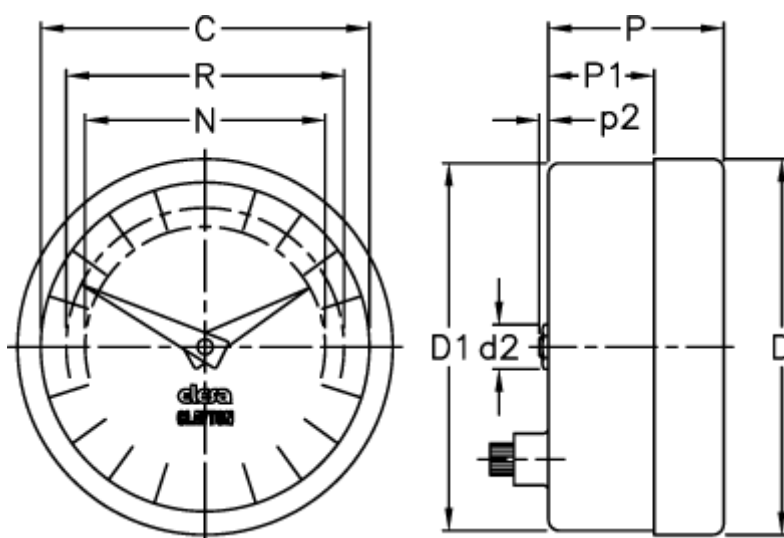

Article number: 2307024941

Description: E+G Positive drive indicator
PA02-0072-D

Measures

C = 60

R = 51

D = 68.4

D1 = 67.0

d2 = 8

N = 44

P = 32

P1 = 19.3

p2 = 1.0